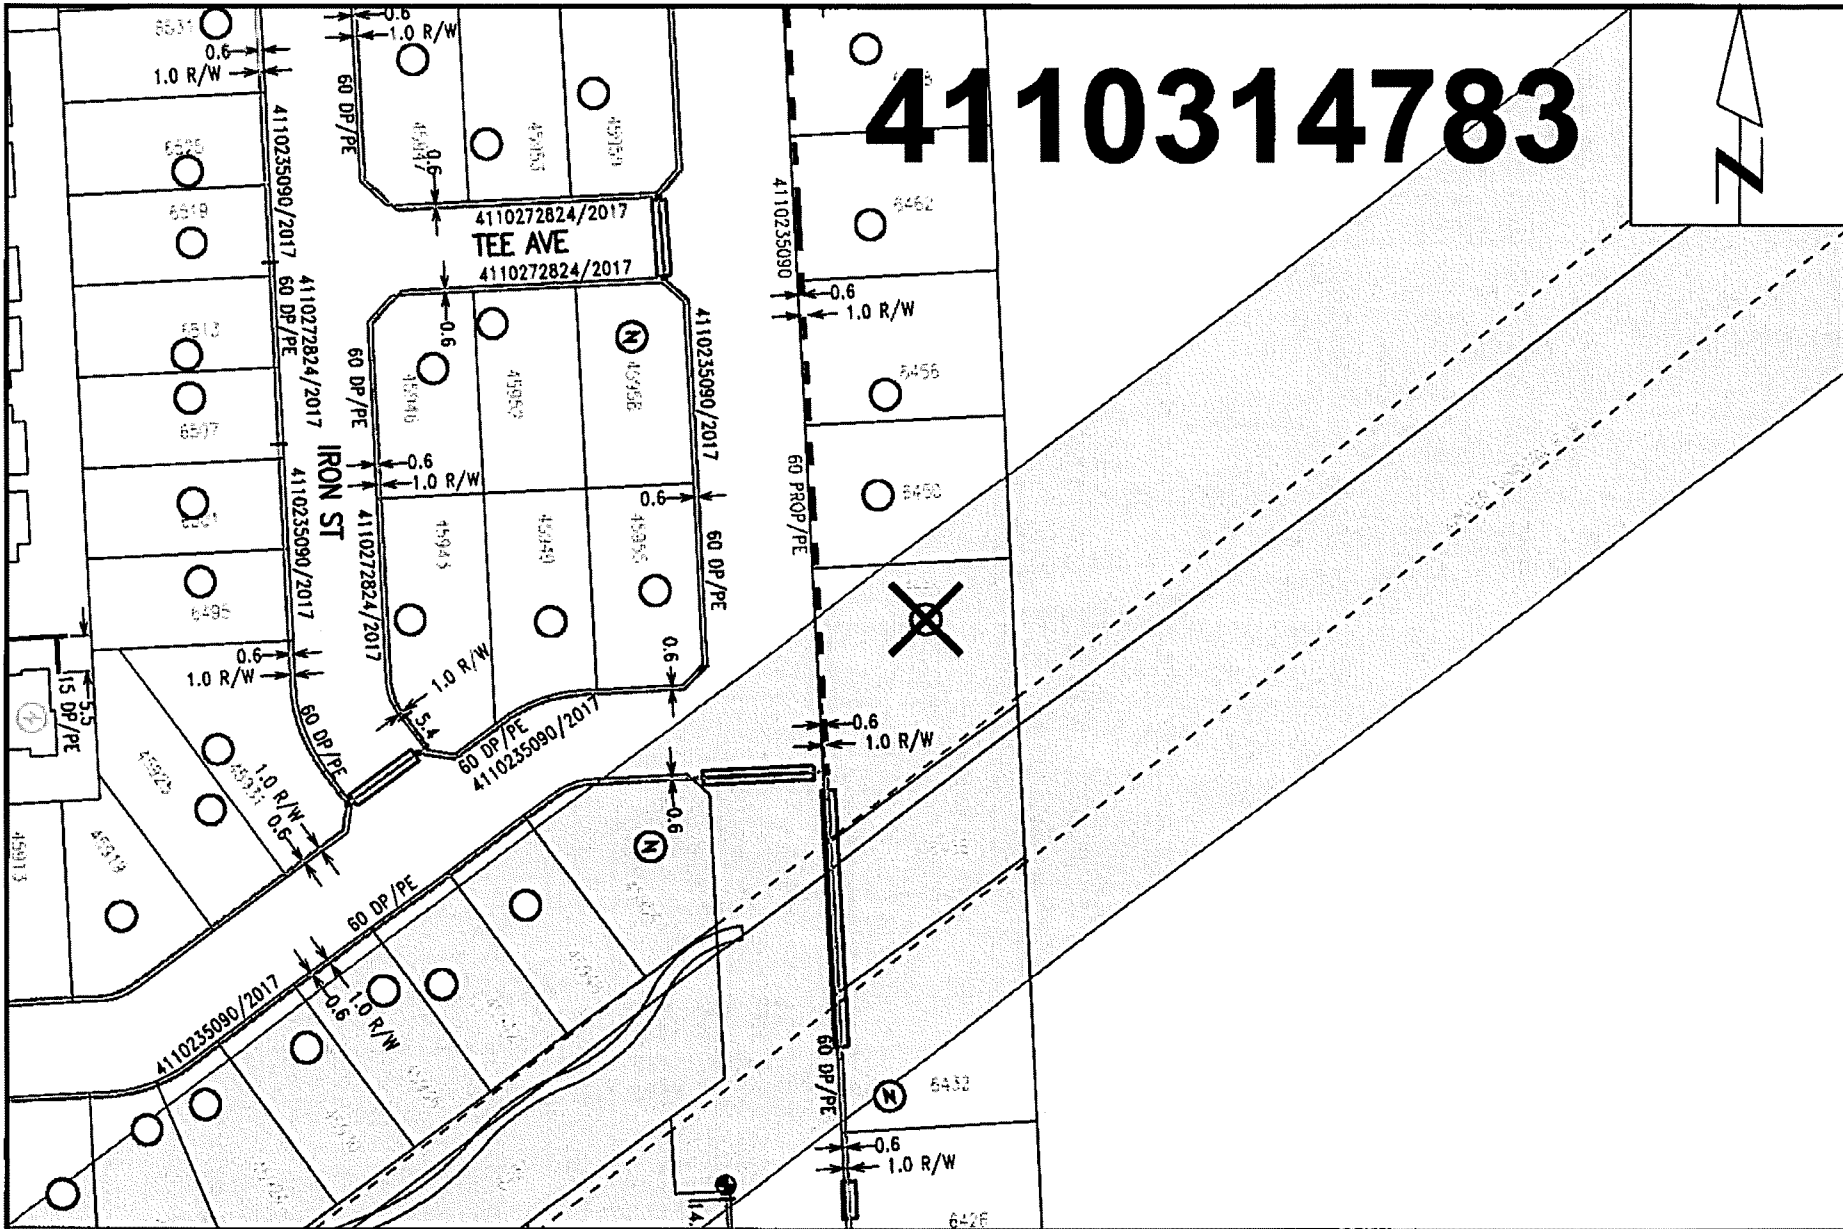

4110314783

Nearest Intersection: Bogey Pl and Fairway St.
Distance from lot to intersection is 24 meters (27 degrees South of West).
View Scale: 1:1000

6444 Fairway St, Chilliwack
Order #: 31035036 Prem #: 10098811 City Limits: Chilliwack
X: 1295658340.00 Y: 464418874.00 Select autotext type 2018/11/13